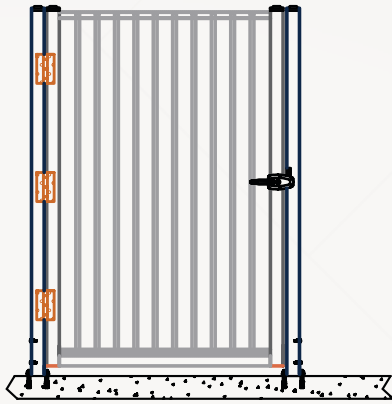

INTRODUCING
Fortivis™ Aluminum Perimeter Fencing
THE RIGHT FENCE FOR THE RIGHT APPLICATION

A cost-effective, professional-grade aluminum perimeter fencing system engineered for commercial applications where site delineation matters — without the premium cost of a code-certified barrier.

- ✓ Commercial-grade aluminum with durable finish
- ✓ Panels adjust up to 8° for sloped terrain
- ✓ Installed by Fairway or qualified third parties.
- ✓ Stocked, standardized system for faster delivery
- ✓ Pair Fortivis™ with Fairway Railing for simpler builds.

FAIRWAY
ALUMINUM SOLUTIONS

Smart. Safe. Architecturally Significant.

Fortivis™ Aluminum Perimeter Fencing Specs

System Drawing

Surface Mount Gate

Typical Gate Detail

Surface Post/Panel

Direct Bury Post/Panel