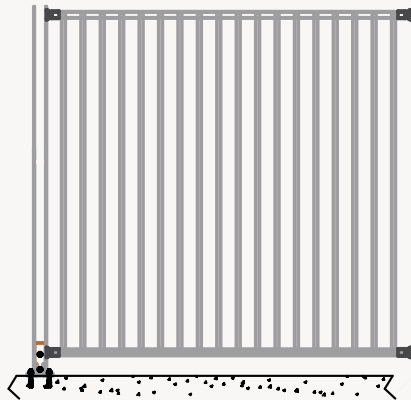

INTRODUCING
Fortivis™ Aluminum Perimeter Fencing
THE RIGHT FENCE FOR THE RIGHT APPLICATION

A cost-effective, professional-grade aluminum perimeter fencing system engineered for commercial applications where site delineation matters — without the premium cost of a code-certified barrier.

- ✓ Commercial-grade aluminum with durable finish
- ✓ Panels adjust up to 8° for sloped terrain
- ✓ Installed by Fairway or qualified third parties.
- ✓ Stocked, standardized system for faster delivery
- ✓ Pair Fortivis™ with Fairway Railing for simpler builds.

FAIRWAY
ALUMINUM SOLUTIONS

Smart. Safe. Architecturally Significant.

Fortivis™ Aluminum Perimeter Fencing Specs

System Drawing

Surface Mount Gate

Typical Gate Detail

Surface Post/Panel

Direct Bury Post/Panel