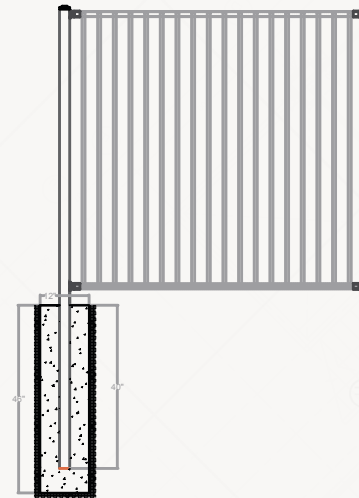

- ✓ Commercial-grade aluminum with durable finish
- ✓ Panels adjust up to 8° for sloped terrain
- ✓ Installed by Fairway or qualified third parties.
- ✓ Stocked, standardized system for faster delivery
- ✓ Pair Fortivis™ with Fairway Railing for simpler builds.

FAIRWAY
ALUMINUM SOLUTIONS

Smart. Safe. Architecturally Significant.

Fortivis™ Aluminum Perimeter Fencing Specs

System Drawing

Surface Mount Gate

Typical Gate Detail

Surface Post/Panel

Direct Bury Post/Panel