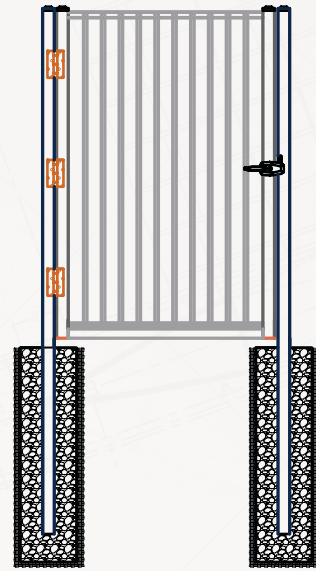

INTRODUCING
Fortivis™ Aluminum Perimeter Fencing
THE RIGHT FENCE FOR THE RIGHT APPLICATION

A cost-effective, professional-grade aluminum perimeter fencing system engineered for commercial applications where site delineation matters — without the premium cost of a code-certified barrier.

- ✓ Commercial-grade aluminum with durable finish
- ✓ Panels adjust up to 8° for sloped terrain
- ✓ Installed by Fairway or qualified third parties.
- ✓ Stocked, standardized system for faster delivery
- ✓ Pair Fortivis™ with Fairway Railing for simpler builds.

FAIRWAY
ALUMINUM SOLUTIONS

Smart. Safe. Architecturally Significant.

Fortivis™ Aluminum Perimeter Fencing Specs

System Drawing

Surface Mount Gate

Typical Gate Detail

Surface Post/Panel

Direct Bury Post/Panel